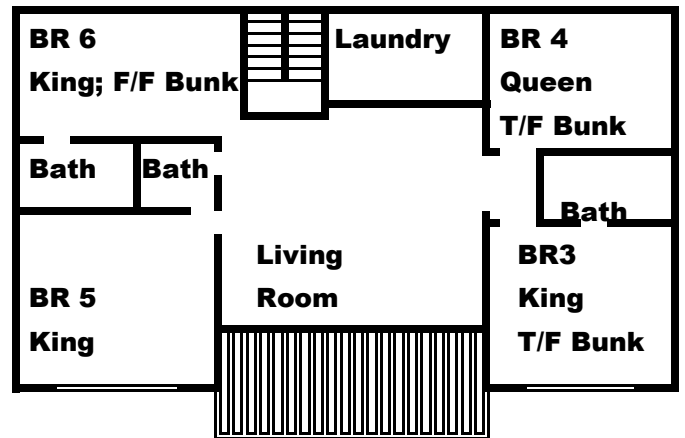

# American Spirit

At Lakeside Estates

**Main Floor 2BR, 2.5 Bath**

**Middle Level 4BR, 3 Bath**

**Lowest Level 3 BR 3.5 Bath**

**Bedroom 1 King & Full Bath**

**Bedroom 3 King; T/F Bunk & Full Bath**

**Bedroom 5 King & Full Bath**

**Bedroom 7 King, Twin Bunks & Full Bath**

**Bedroom 9 King & Full Bath**

**Bedroom 2 King & Full Bath**

**Bedroom 4 Queen with Twin/Full Bunk**

**Bedroom 6 King; Full/Full Bunk & Full Bath**

**Bedroom 8 King & Full Bath**