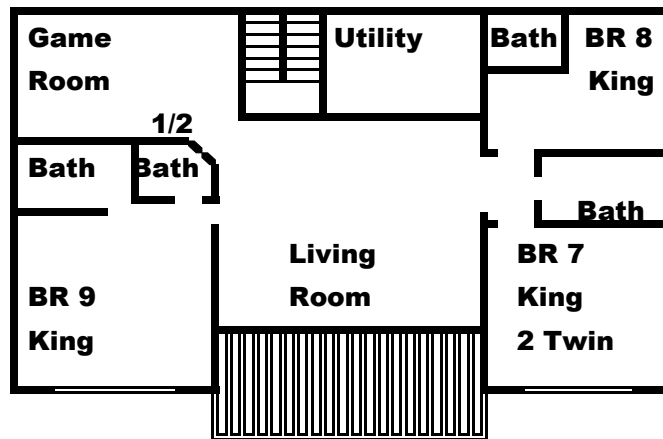

# American Spirit

At Lakeside Estates

**Main Floor 2BR, 2.5 Bath**

**Middle Level 4BR, 3 Bath**

**Lowest Level 3 BR 3.5 Bath**

**Bedroom 1 King & Full Bath**

**Bedroom 3 King; T/F Bunk & Full Bath**

**Bedroom 5 King & Full Bath**

**Bedroom 7 King, Twin Bunks & Full Bath**

**Bedroom 9 King & Full Bath**

**Bedroom 2 King & Full Bath**

**Bedroom 4 Queen with Twin/Full Bunk**

**Bedroom 6 King; Full/Full Bunk & Full Bath**

**Bedroom 8 King & Full Bath**