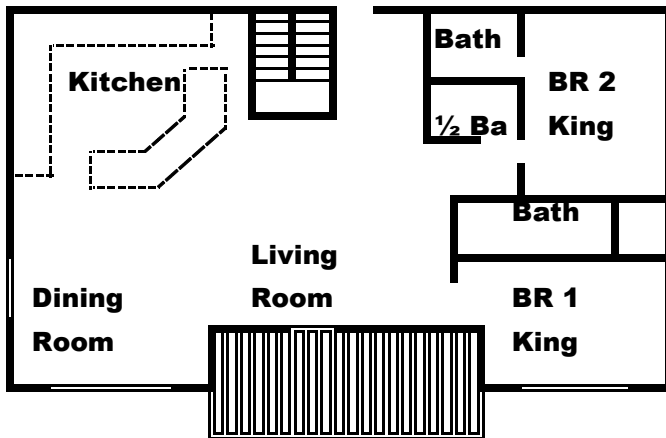

# American Spirit

At Lakeside Estates

**Main Floor 2BR, 2.5 Bath**

**Middle Level 4BR, 3 Bath**

**Lowest Level 3 BR 3.5 Bath**

**Bedroom 1 King & Full Bath**

**Bedroom 3 King; T/F Bunk & Full Bath**

**Bedroom 5 King & Full Bath**

**Bedroom 7 King, Twin Bunks & Full Bath**

**Bedroom 9 King & Full Bath**

**Bedroom 2 King & Full Bath**

**Bedroom 4 Queen with Twin/Full Bunk**

**Bedroom 6 King; Full/Full Bunk & Full Bath**

**Bedroom 8 King & Full Bath**