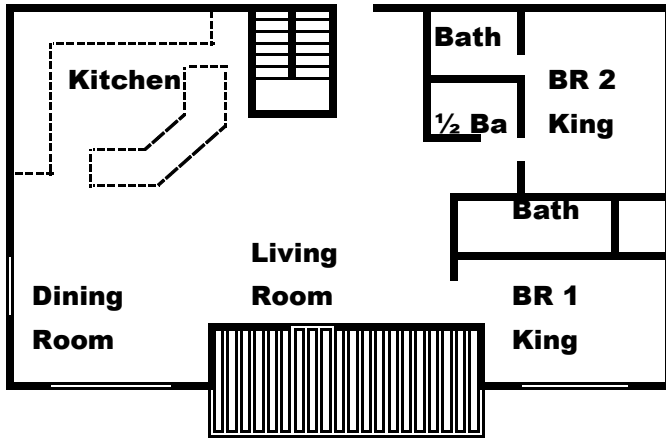

American Spirit

Spacious 9 Bedroom; 8 Full Bath, 2 Half Bath

Double Decker Dock with Slide

Gentle Slope; Abundant Parking

Sleeps	30	Living Rooms	3	Kitchen	Double	Decks	3
Bedrooms	9	Couches	6	Refrigerators	3	Grills	Huge
Bathrooms	10	Fireplaces	1	Coffee Makers	2	Tables	2
King Beds	8	TV1	55	Blender	1	Seats	12
Queen Beds	1	TV2	55	Mixer	1	Private Hot Tub	
Double Beds	4	TV3	40	Dining tables	2	Double Decker Dock	
Twin Beds	4	TV4	40	Table & Bar seat	28	With slide	
Sofa Beds	0	TV5					

American Spirit

At Lakeside Estates

Main Floor 2BR, 2.5 Bath

Middle Level 4BR, 3 Bath

Lowest Level 3 BR 3.5 Bath

Bedroom 1 King & Full Bath

Bedroom 3 King; T/F Bunk & Full Bath

Bedroom 5 King & Full Bath

Bedroom 7 King, Twin Bunks & Full Bath

Bedroom 9 King & Full Bath

Bedroom 2 King & Full Bath

Bedroom 4 Queen with Twin/Full Bunk

Bedroom 6 King; Full/Full Bunk & Full Bath

Bedroom 8 King & Full Bath