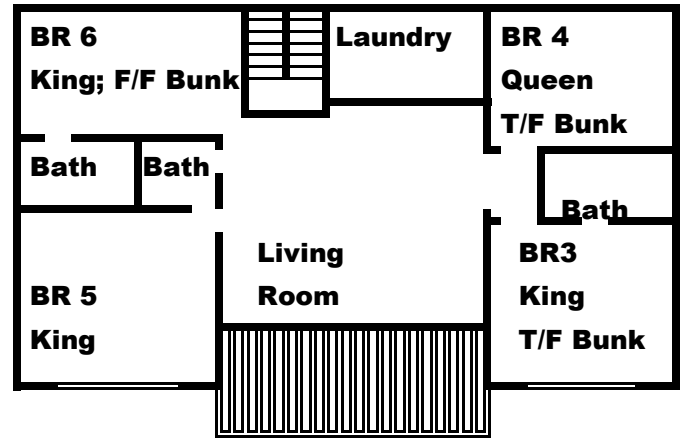

American Spirit

Spacious 9 Bedroom; 8 Full Bath, 2 Half Bath

Double Decker Dock with Slide

Gentle Slope; Abundant Parking

Sleeps	30	Living Rooms	3	Kitchen	Double	Decks	3
Bedrooms	9	Couches	6	Refrigerators	3	Grills	Huge
Bathrooms	10	Fireplaces	1	Coffee Makers	2	Tables	2
King Beds	8	TV1	55	Blender	1	Seats	12
Queen Beds	1	TV2	55	Mixer	1	Private Hot Tub	
Double Beds	4	TV3	40	Dining tables	2	Double Decker Dock	
Twin Beds	4	TV4	40	Table & Bar seat	28	With slide	
Sofa Beds	0	TV5					

American Spirit

At Lakeside Estates

Main Floor 2BR, 2.5 Bath

Middle Level 4BR, 3 Bath

Lowest Level 3 BR 3.5 Bath

Bedroom 1 King & Full Bath

Bedroom 3 King; T/F Bunk & Full Bath

Bedroom 5 King & Full Bath

Bedroom 7 King, Twin Bunks & Full Bath

Bedroom 9 King & Full Bath

Bedroom 2 King & Full Bath

Bedroom 4 Queen with Twin/Full Bunk

Bedroom 6 King; Full/Full Bunk & Full Bath

Bedroom 8 King & Full Bath