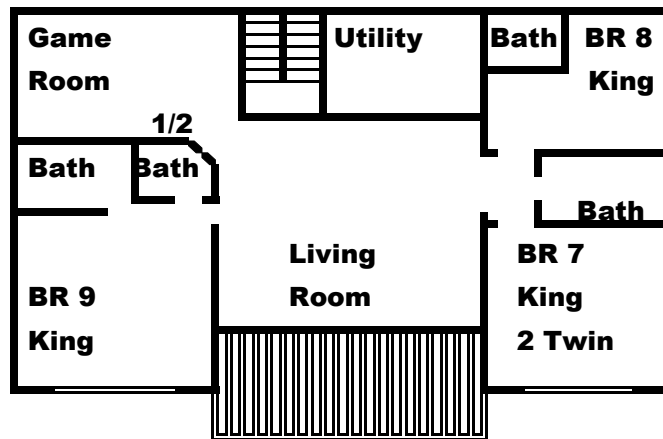

American Spirit

Spacious 9 Bedroom; 8 Full Bath, 2 Half Bath

Double Decker Dock with Slide

Gentle Slope; Abundant Parking

Sleeps	30	Living Rooms	3	Kitchen	Double	Decks	3
Bedrooms	9	Couches	6	Refrigerators	3	Grills	Huge
Bathrooms	10	Fireplaces	1	Coffee Makers	2	Tables	2
King Beds	8	TV1	55	Blender	1	Seats	12
Queen Beds	1	TV2	55	Mixer	1	Private Hot Tub	
Double Beds	4	TV3	40	Dining tables	2	Double Decker Dock	
Twin Beds	4	TV4	40	Table & Bar seat	28	With slide	
Sofa Beds	0	TV5					

American Spirit

At Lakeside Estates

Main Floor 2BR, 2.5 Bath

Middle Level 4BR, 3 Bath

Lowest Level 3 BR 3.5 Bath

Bedroom 1 King & Full Bath

Bedroom 3 King; T/F Bunk & Full Bath

Bedroom 5 King & Full Bath

Bedroom 7 King, Twin Bunks & Full Bath

Bedroom 9 King & Full Bath

Bedroom 2 King & Full Bath

Bedroom 4 Queen with Twin/Full Bunk

Bedroom 6 King; Full/Full Bunk & Full Bath

Bedroom 8 King & Full Bath