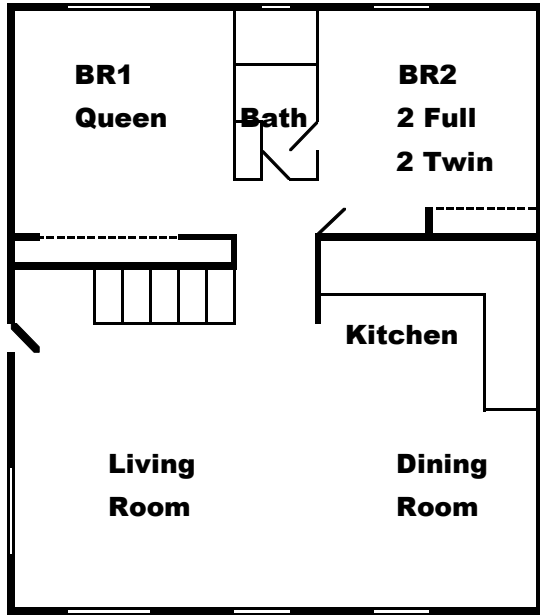

Red Neck Yacht Club

Main Level

Upper Level

**BR 4
Queen**

Bath

**Living
Room**

**BR 5
4 Full**

Lower Level

Bedroom 1	Queen	Bedroom 2	2 Full 2 Twin
Bedroom 3	Queen	Bedroom 4	Queen
Bedroom 5	4 Full		