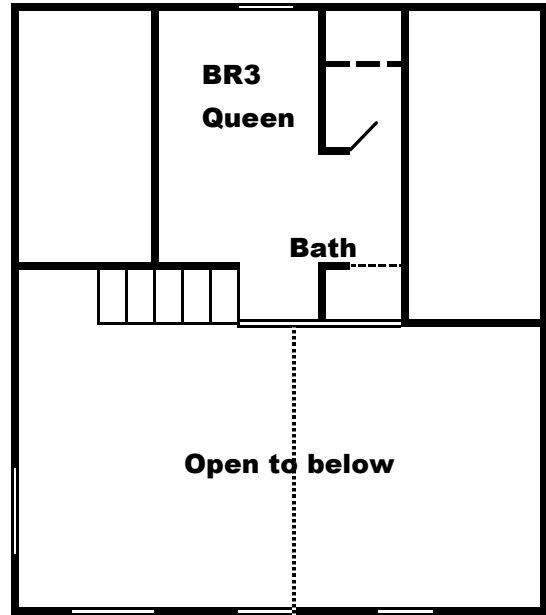

Red Neck Yacht Club

Main Level

Upper Level

**BR 4
Queen**

Bath

**Living
Room**

**BR 5
4 Full**

Lower Level

Bedroom 1	Queen	Bedroom 2	2 Full 2 Twin
Bedroom 3	Queen	Bedroom 4	Queen
Bedroom 5	4 Full		