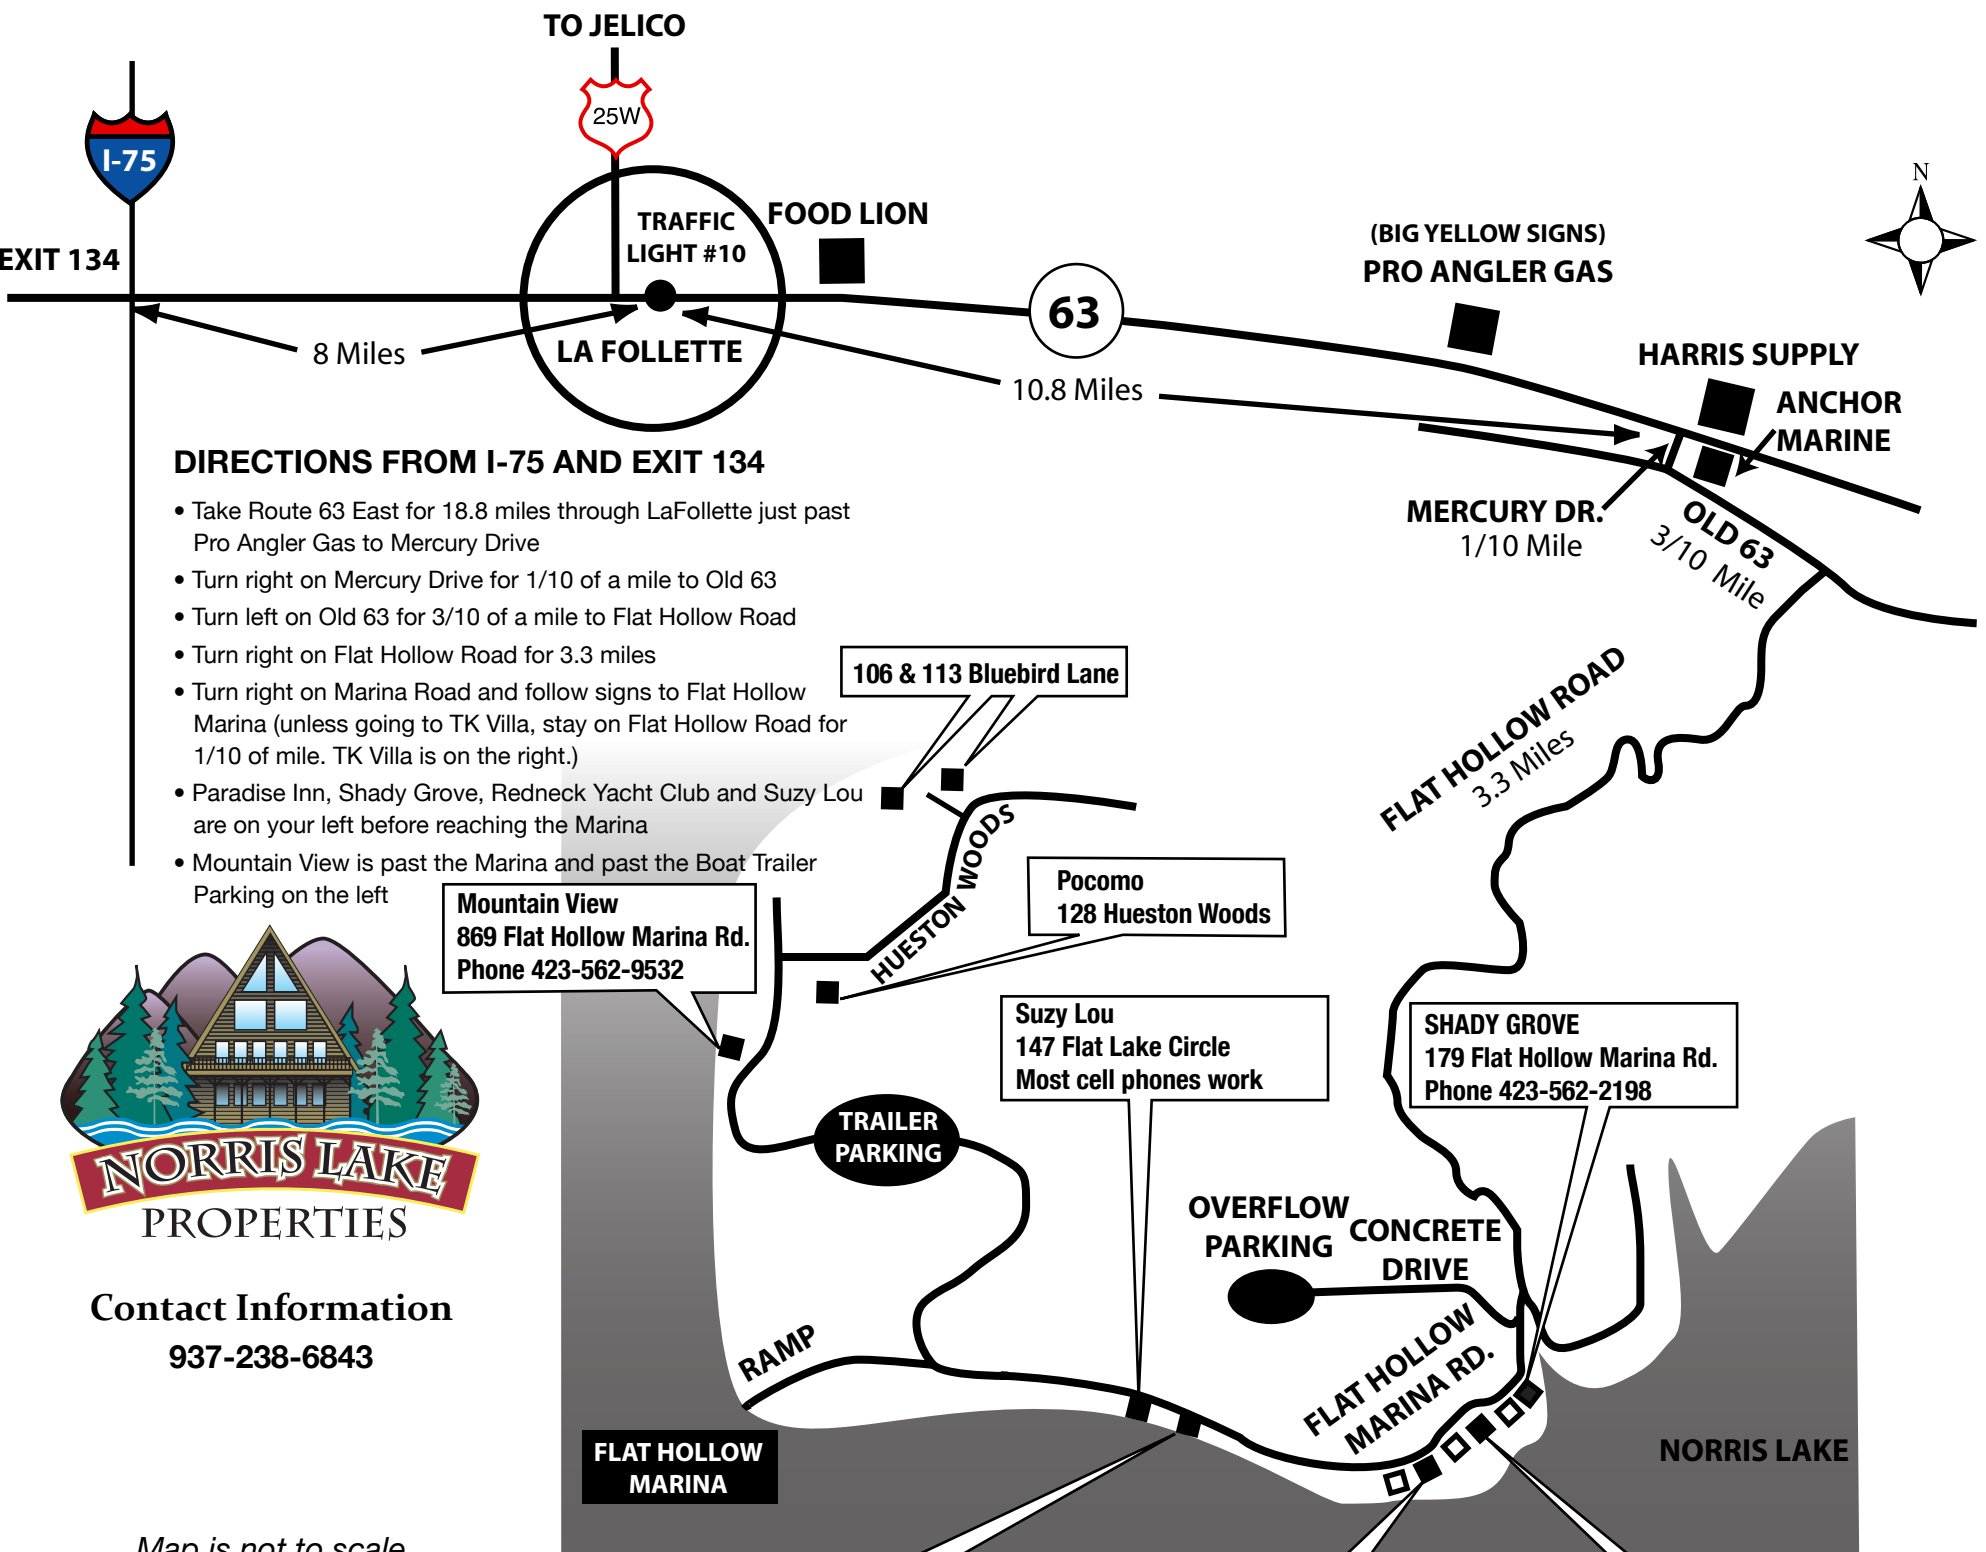

Map and Directions to Flat Hollow Homes

DIRECTIONS FROM I-75 AND EXIT 134

- Take Route 63 East for 18.8 miles through LaFollette just past Pro Angler Gas to Mercury Drive
- Turn right on Mercury Drive for 1/10 of a mile to Old 63
- Turn left on Old 63 for 3/10 of a mile to Flat Hollow Road
- Turn right on Flat Hollow Road for 3.3 miles
- Turn right on Marina Road and follow signs to Flat Hollow Marina (unless going to TK Villa, stay on Flat Hollow Road for 1/10 of mile. TK Villa is on the right.)
- Paradise Inn, Shady Grove, Redneck Yacht Club and Suzy Lou are on your left before reaching the Marina
- Mountain View is past the Marina and past the Boat Trailer Parking on the left

Contact Information

937-238-6843

Mountain View
869 Flat Hollow Marina Rd.
Phone 423-562-9532

106 & 113 Bluebird Lane

Pocomo
128 Hueston Woods

Suzy Lou
147 Flat Lake Circle
Most cell phones work

SHADY GROVE
179 Flat Hollow Marina Rd.
Phone 423-562-2198

FLAT HOLLOW MARINA

HARMONY HILL
144 Flat Lake Circle

PARADISE INN
144 Flat Lake Circle
Phone 423-562-9194

REDNECK YACHT CLUB
217 Flat Hollow Marina Rd.
Phone 423-566-3454

Map is not to scale