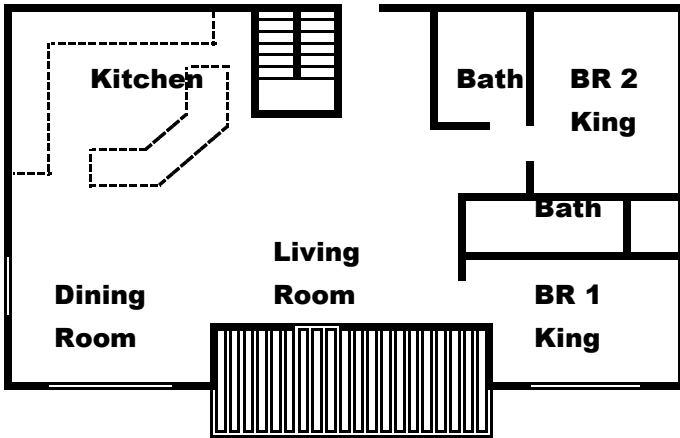

Waker's Paradise

At Lakeside Estates

Main Floor 2BR, 2 Bath

Middle Level 4BR, 3 Bath

Lowest Level 3 BR 3.5 Bath

Bedroom 1 King & Double Tiled Shower
 Bedroom 3 King & Double Tiled Shower
 Bedroom 5 King & Full Bath
 Bedroom 7 Queen, Twin Bunk, Full Bath
 Bedroom 9 King & Full Bath

Bedroom 2 King & Full Bath
 Bedroom 4 Queen, Twin Bunks, Shared Full Bath
 Bedroom 6 Queen, Full Bunk & Shared Full Bath
 Bedroom 8 Queen, Full Bunk & Full Bath