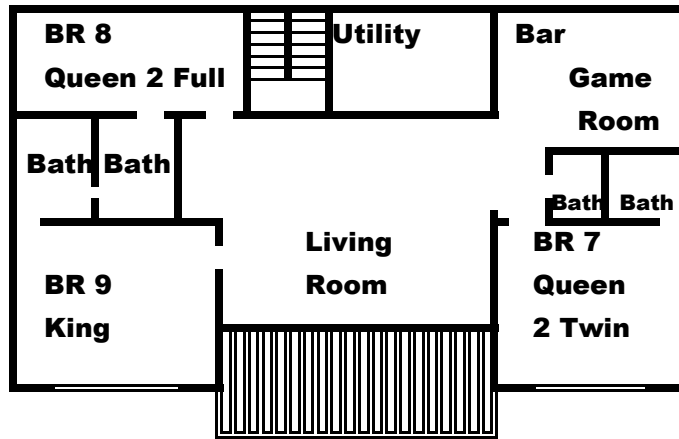

Waker's Paradise

At Lakeside Estates

Main Floor 2BR, 2 Bath

Middle Level 4BR, 3 Bath

Lowest Level 3 BR 3.5 Bath

Bedroom 1 King & Double Tiled Shower
 Bedroom 3 King & Double Tiled Shower
 Bedroom 5 King & Full Bath
 Bedroom 7 Queen, Twin Bunk, Full Bath
 Bedroom 9 King & Full Bath

Bedroom 2 King & Full Bath
 Bedroom 4 Queen, Twin Bunks, Shared Full Bath
 Bedroom 6 Queen, Full Bunk & Shared Full Bath
 Bedroom 8 Queen, Full Bunk & Full Bath