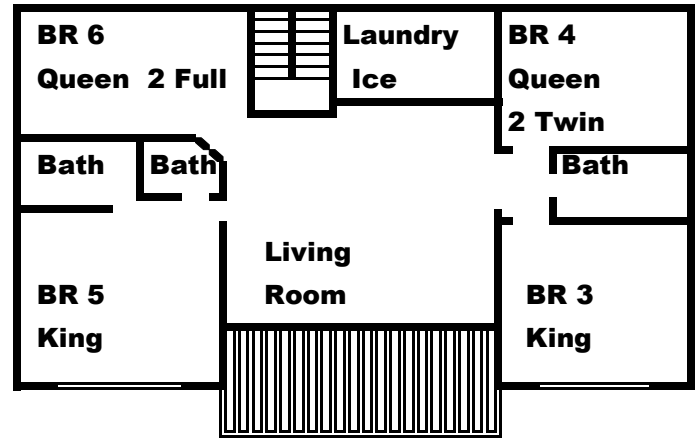

Waker's Paradise

At Lakeside Estates

Main Floor 2BR, 2 Bath

Middle Level 4BR, 3 Bath

Lowest Level 3 BR 3.5 Bath

Bedroom 1 King & Double Tiled Shower
 Bedroom 3 King & Double Tiled Shower
 Bedroom 5 King & Full Bath
 Bedroom 7 Queen, Twin Bunk, Full Bath
 Bedroom 9 King & Full Bath

Bedroom 2 King & Full Bath
 Bedroom 4 Queen, Twin Bunks, Shared Full Bath
 Bedroom 6 Queen, Full Bunk & Shared Full Bath
 Bedroom 8 Queen, Full Bunk & Full Bath