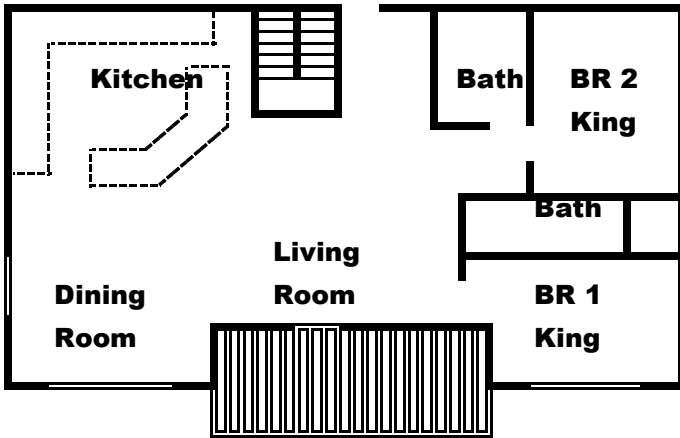

Waker's Paradise

at Lakeside Estates

Features lovely living spaces
3 Entire Floors

Sleeps	30	Living Rooms	3	Kitchens	Double	Decks	3 50ft
Bedrooms	9	Couches	7	Refrigerators	3	Grill	Huge
Bathrooms	9	Fireplaces	1	Coffee Makers	2	Tables	5
King Beds	5	TV1	50"	Blender	1	Seats	20
Queen Beds	4	TV2&3	45"	Mixer	1	Private Hot Tub	
Double Beds	4	TV4-12	32"	Dining tables	3	Double Decker Dock	
Twin Beds	4			Tables seat	28	With slide	
Sofa Beds	0			Ice Machine	1	Slips 3 (1 covered)	

At Lakeside Estates

Main Floor 2BR, 2 Bath

Middle Level 4BR, 3 Bath

Lowest Level 3 BR 3.5 Bath

Bedroom 1 King & Double Tiled Shower
 Bedroom 3 King & Double Tiled Shower
 Bedroom 5 King & Full Bath
 Bedroom 7 Queen, Twin Bunk, Full Bath
 Bedroom 9 King & Full Bath

Bedroom 2 King & Full Bath
 Bedroom 4 Queen, Twin Bunks, Shared Full Bath
 Bedroom 6 Queen, Full Bunk & Shared Full Bath
 Bedroom 8 Queen, Full Bunk & Full Bath