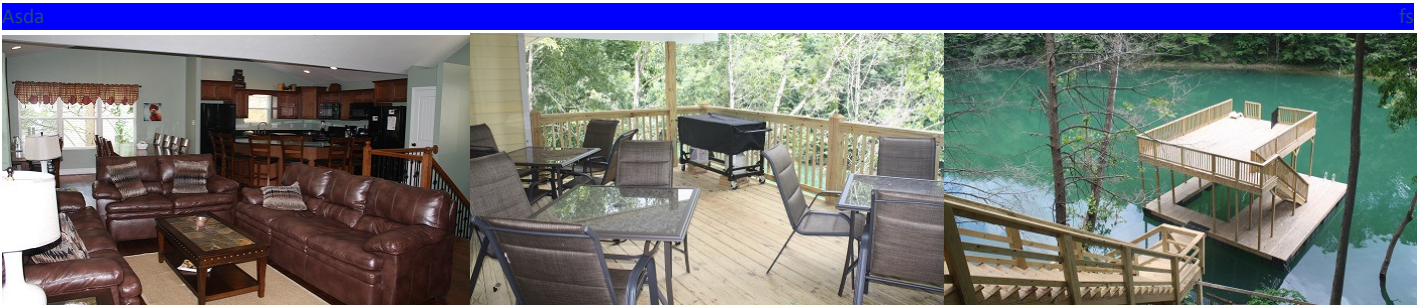

Waker's Paradise

at Lakeside Estates

Features lovely living spaces
3 Entire Floors

Sleeps	30	Living Rooms	3	Kitchens	Double	Decks	3 50ft
Bedrooms	9	Couches	7	Refrigerators	3	Grill	Huge
Bathrooms	9	Fireplaces	1	Coffee Makers	2	Tables	5
King Beds	5	TV1	50"	Blender	1	Seats	20
Queen Beds	4	TV2&3	45"	Mixer	1	Private Hot Tub	
Double Beds	4	TV4-12	32"	Dining tables	3	Double Decker Dock	
Twin Beds	4			Tables seat	28	With slide	
Sofa Beds	0			Ice Machine	1	Slips 3 (1 covered)	

At Lakeside Estates

Main Floor 2BR, 2 Bath

Middle Level 4BR, 3 Bath

Lowest Level 3 BR 3.5 Bath

Bedroom 1 King & Double Tiled Shower
 Bedroom 3 King & Double Tiled Shower
 Bedroom 5 King & Full Bath
 Bedroom 7 Queen, Twin Bunk, Full Bath
 Bedroom 9 King & Full Bath