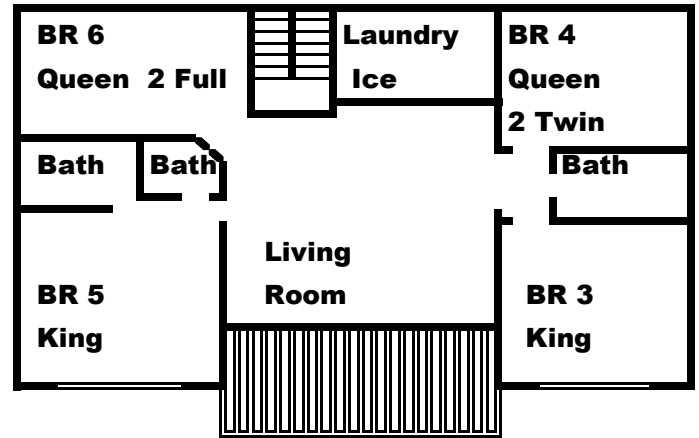

Waker's Paradise

at Lakeside Estates

Features lovely living spaces
3 Entire Floors

Sleeps	30	Living Rooms	3	Kitchens	Double	Decks	3 50ft
Bedrooms	9	Couches	7	Refrigerators	3	Grill	Huge
Bathrooms	9	Fireplaces	1	Coffee Makers	2	Tables	5
King Beds	5	TV1	50"	Blender	1	Seats	20
Queen Beds	4	TV2&3	45"	Mixer	1	Private Hot Tub	
Double Beds	4	TV4-12	32"	Dining tables	3	Double Decker Dock	
Twin Beds	4			Tables seat	28	With slide	
Sofa Beds	0			Ice Machine	1	Slips 3 (1 covered)	

At Lakeside Estates

Main Floor 2BR, 2 Bath

Middle Level 4BR, 3 Bath

Lowest Level 3 BR 3.5 Bath

Bedroom 1 King & Double Tiled Shower
 Bedroom 3 King & Double Tiled Shower
 Bedroom 5 King & Full Bath
 Bedroom 7 Queen, Twin Bunk, Full Bath
 Bedroom 9 King & Full Bath

Bedroom 2 King & Full Bath
 Bedroom 4 Queen, Twin Bunks, Shared Full Bath
 Bedroom 6 Queen, Full Bunk & Shared Full Bath
 Bedroom 8 Queen, Full Bunk & Full Bath