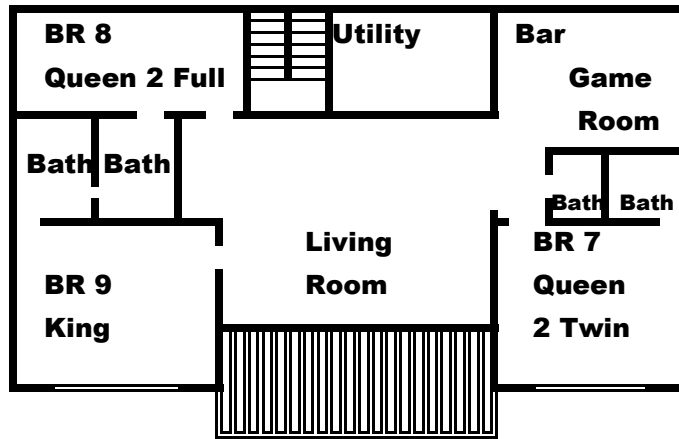

Waker's Paradise

at Lakeside Estates

Features lovely living spaces
3 Entire Floors

Sleeps	30	Living Rooms	3	Kitchens	Double	Decks	3 50ft
Bedrooms	9	Couches	7	Refrigerators	3	Grill	Huge
Bathrooms	9	Fireplaces	1	Coffee Makers	2	Tables	5
King Beds	5	TV1	50"	Blender	1	Seats	20
Queen Beds	4	TV2&3	45"	Mixer	1	Private Hot Tub	
Double Beds	4	TV4-12	32"	Dining tables	3	Double Decker Dock	
Twin Beds	4			Tables seat	28	With slide	
Sofa Beds	0			Ice Machine	1	Slips 3 (1 covered)	

At Lakeside Estates

Main Floor 2BR, 2 Bath

Middle Level 4BR, 3 Bath

Lowest Level 3 BR 3.5 Bath

Bedroom 1 King & Double Tiled Shower
 Bedroom 3 King & Double Tiled Shower
 Bedroom 5 King & Full Bath
 Bedroom 7 Queen, Twin Bunk, Full Bath
 Bedroom 9 King & Full Bath

Bedroom 2 King & Full Bath
 Bedroom 4 Queen, Twin Bunks, Shared Full Bath
 Bedroom 6 Queen, Full Bunk & Shared Full Bath
 Bedroom 8 Queen, Full Bunk & Full Bath