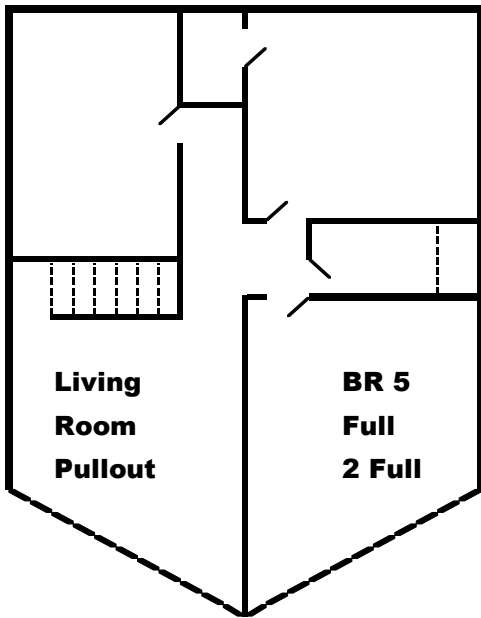

Sleeps 16		2 Living Rooms		1 Kitchen		3 Decks	
Bedrooms	5	Couches	3	Refrigerators	1	Grills	1
Bathrooms	4	Love Seats	0	Coffee Makers	1	Tables	2
King Beds	1	TV1	42" DVD	Blender	1	Seats	6
Queen Beds	2	TV2	42"	Mixer	1	Picnic Tables	1
Double Beds	6	TV3	42"	Dining Tables	1	Hot tub	Private
Twin Beds	4	TV4	27"	Tables seat	10	Dock	Private
Sofa Beds	0					Slips	3(1 covered)

Internet Access	Phone Service	Pet Friendly
No	Local Only	Yes

Contact

Jon Trimbach at (937) 238-6843 or Jon@NorrisLakeProperties.com

Suzy Lou

Main Level

Upper Level

Lower level

**BR4
Loft**

- | | | | |
|------------------|-----------------------|------------------|----------------|
| Bedroom 1 | King | Bedroom 2 | Queen |
| Bedroom 3 | Queen / 2 Full | Bedroom 4 | 2 Twinl |
| Bedroom 5 | 4 Full | | |