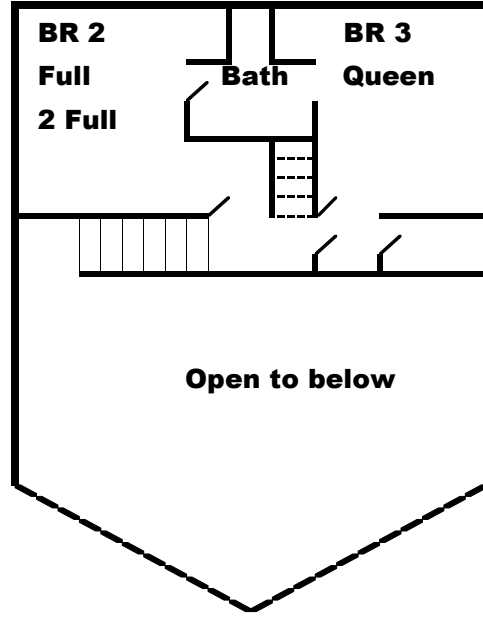

Internet Access	Phone Service	Pet Friendly
No	Local Only	Yes

Contact

Jon Trimbach at (937) 238-6843 or Jon@NorrisLakeProperties.com

Suzy Lou

Main Level

Upper Level

Lower level

**BR4
Loft**