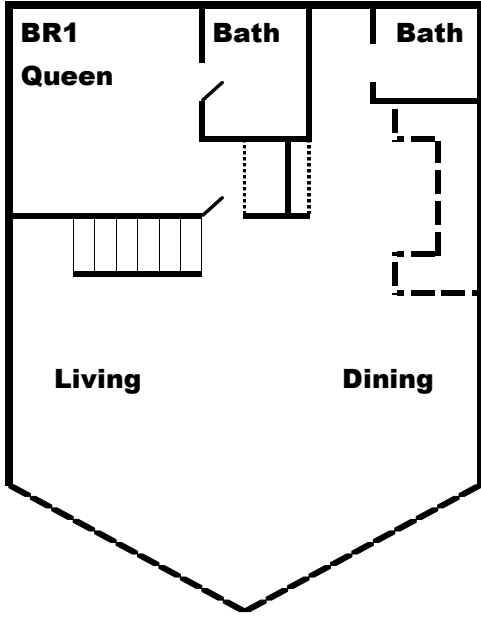

Suzy Lou

Behind Flat Hollow Marina

- Private Sundeck
- Extra Large Kitchen
- Private cove behind a very nice marina
- Very little boat traffic in front of the home
- One of the safest places for the kids to swim
- 2 Living Rooms for larger groups
- Upper and lower parking

Sleeps 16		2 Living Rooms		1 Kitchen		3 Decks	
Bedrooms	5	Couches	3	Refrigerators	1	Grills	1
Bathrooms	4	Love Seats	0	Coffee Makers	1	Tables	2
King Beds	1	TV1	42" DVD	Blender	1	Seats	6
Queen Beds	2	TV2	42"	Mixer	1	Picnic Tables	1
Double Beds	6	TV3	42"	Dining Tables	1	Hot tub	Private
Twin Beds	4	TV4	27"	Tables seat	10	Dock	Private
Sofa Beds	0					Slips	3(1 covered)

Internet Access	Phone Service	Pet Friendly
No	Local Only	Yes

Contact

Jon Trimbach at (937) 238-6843 or Jon@NorrisLakeProperties.com

Suzy Lou

Main Level

Upper Level

Lower level

**BR4
Loft**

- | | | | |
|------------------|-----------------------|------------------|----------------|
| Bedroom 1 | King | Bedroom 2 | Queen |
| Bedroom 3 | Queen / 2 Full | Bedroom 4 | 2 Twinl |
| Bedroom 5 | 4 Full | | |