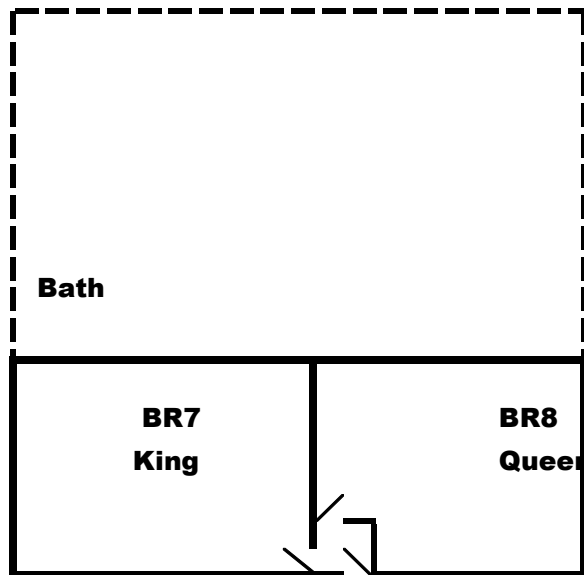

Woodey Hayes

At Lakeside Estates

- Private Sundeck
- Very close to the Jumping Bridge
- End of street, so no home to the right.
- Shares boat slip (1 covered slip and 1 outside)

Sleeps 32		3 Living Rooms		1 Kitchen		3 Decks	
Bedrooms	7.5	Couches	4	Refrigerators	2	Grills	1
Bathrooms	4	LoveSeat	1	Coffee Makers	1	Tables	2
King Beds	3	TV1	42" DVD	Blender	1	Seats	12
Queen Beds	5	TV2	31"	Mixer	1	Picnic Tables	1
Double Beds	4	TV3	31"	Dining Tables	1	Hot tub	Private
Twin Beds	2			Tables seat	8	Double Decker dock	
Sofa Beds	1			Extra Seats	4	with Waterslide	
						Slips 3 (1 covered)	

Woodey Hayes

Main Floor

Upper level

Lower Level

Basement

Bedroom 1 Queen / 2 Twin
 Bedroom 3 4 Full
 Bedroom 5 King
 Bedroom 7 Queen / 2 Twin

Bedroom 2 King
 Bedroom 4 Queen
 Bedroom 6 Queen / 2 Twin
 Bedroom 8 King