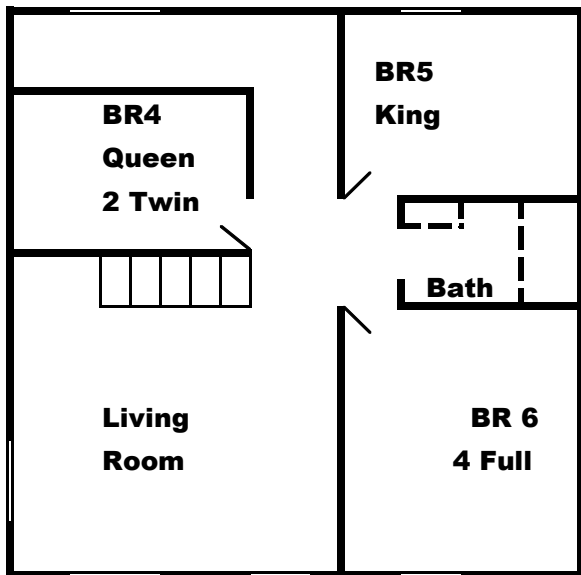

Woodey Hayes

At Lakeside Estates

- Private Sundeck
- Very close to the Jumping Bridge
- End of street, so no home to the right.
- Shares boat slip (1 covered slip and 1 outside)

Sleeps 32		3 Living Rooms		1 Kitchen		3 Decks	
Bedrooms	7.5	Couches	4	Refrigerators	2	Grills	1
Bathrooms	4	LoveSeat	1	Coffee Makers	1	Tables	2
King Beds	3	TV1	42" DVD	Blender	1	Seats	12
Queen Beds	5	TV2	31"	Mixer	1	Picnic Tables	1
Double Beds	4	TV3	31"	Dining Tables	1	Hot tub	Private
Twin Beds	2			Tables seat	8	Double Decker dock	
Sofa Beds	1			Extra Seats	4	with Waterslide	
						Slips 3 (1 covered)	

Woodey Hayes

Main Floor

Upper level

Lower Level

Basement

Bedroom 1 Queen / 2 Twin
 Bedroom 3 4 Full
 Bedroom 5 King
 Bedroom 7 Queen / 2 Twin

Bedroom 2 King
 Bedroom 4 Queen
 Bedroom 6 Queen / 2 Twin
 Bedroom 8 King