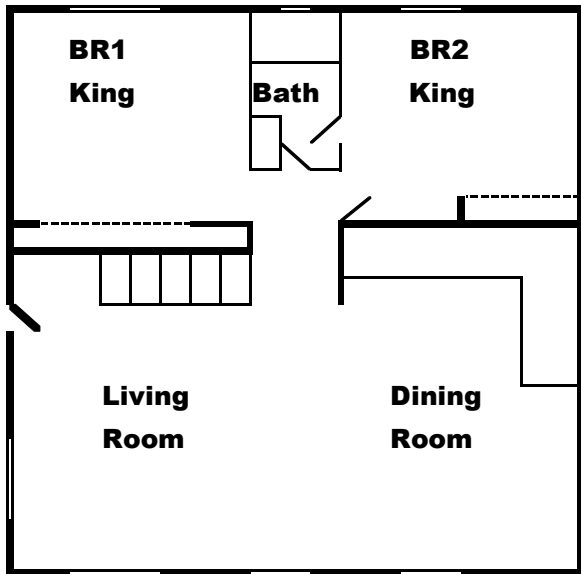

Woodey Hayes

At Lakeside Estates

- Private Sundeck
- Very close to the Jumping Bridge
- End of street, so no home to the right.
- Shares boat slip (1 covered slip and 1 outside)

Sleeps 32		3 Living Rooms		1 Kitchen		3 Decks	
Bedrooms	7.5	Couches	4	Refrigerators	2	Grills	1
Bathrooms	4	LoveSeat	1	Coffee Makers	1	Tables	2
King Beds	3	TV1	42" DVD	Blender	1	Seats	12
Queen Beds	5	TV2	31"	Mixer	1	Picnic Tables	1
Double Beds	4	TV3	31"	Dining Tables	1	Hot tub	Private
Twin Beds	2			Tables seat	8	Double Decker dock	
Sofa Beds	1			Extra Seats	4	with Waterslide	
						Slips 3 (1 covered)	

Woodey Hayes

Main Floor

Upper level

Lower Level

Basement

Bedroom 1 Queen / 2 Twin
 Bedroom 3 4 Full
 Bedroom 5 King
 Bedroom 7 Queen / 2 Twin

Bedroom 2 King
 Bedroom 4 Queen
 Bedroom 6 Queen / 2 Twin
 Bedroom 8 King