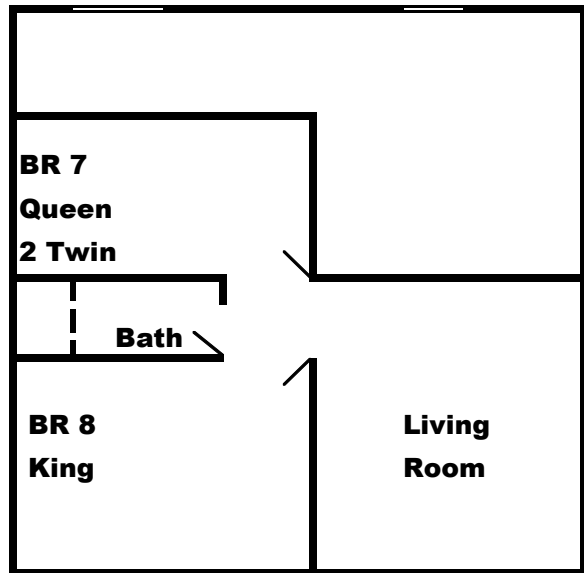

Hide Away Creek

At Lakeside Estates

Private Sundeck
 Very near the Jumping Bridge
 Shares boat slip (1 covered slip and 1 outside)

Sleeps 28

2 Living Rooms

1 Kitchens

3 Decks

Bedrooms	8	Couches	5	Refrigerators	2	Grills	1
Bathrooms	4	Fireplaces	0	Coffee Makers	1	Tables	2
King Beds	3	TV1	50" DVD	Blender	1	Seats	12
Queen Beds	4	TV2	50"	Croc Pot	1	Picnic Tables	1
Double Beds	4	TV3	31"	Dining Tables	1	Hot tub	Private
Twin Beds	6			Tables seat	8	Dock 5 boats (3 covered)	
				Bar Stool Seats	4	Swim Platform	

Jon Trimbach at (937) 238-6843 or Jon@NorrisLakeProperties.com

Hide Away Creek

Main Level

Upper Level

Lower Level

Walkout Basement

Bedroom 1	Queen / 2 Twin	Bedroom 2	King
Bedroom 3	4 Full	Bedroom 4	Queen
Bedroom 5	King	Bedroom 6	Queen / 2 Twin
Bedroom 7	Queen / 2 Twin	Bedroom 8	King