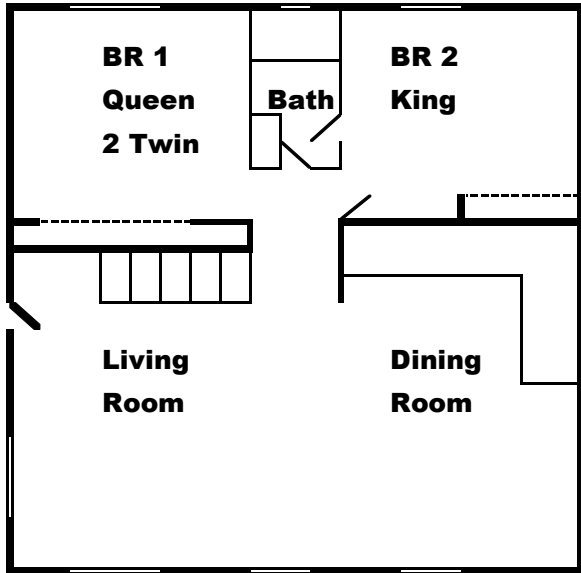

Hide Away Creek

At Lakeside Estates

Private Sundeck
 Very near the Jumping Bridge
 Shares boat slip (1 covered slip and 1 outside)

Sleeps 28

2 Living Rooms

1 Kitchens

3 Decks

Bedrooms	8	Couches	5	Refrigerators	2	Grills	1
Bathrooms	4	Fireplaces	0	Coffee Makers	1	Tables	2
King Beds	3	TV1	50" DVD	Blender	1	Seats	12
Queen Beds	4	TV2	50"	Croc Pot	1	Picnic Tables	1
Double Beds	4	TV3	31"	Dining Tables	1	Hot tub	Private
Twin Beds	6			Tables seat	8	Dock 5 boats (3 covered)	
				Bar Stool Seats	4	Swim Platform	

Jon Trimbach at (937) 238-6843 or Jon@NorrisLakeProperties.com

Hide Away Creek

Main Level

Upper Level

Lower Level

Walkout Basement

Bedroom 1	Queen / 2 Twin	Bedroom 2	King
Bedroom 3	4 Full	Bedroom 4	Queen
Bedroom 5	King	Bedroom 6	Queen / 2 Twin
Bedroom 7	Queen / 2 Twin	Bedroom 8	King