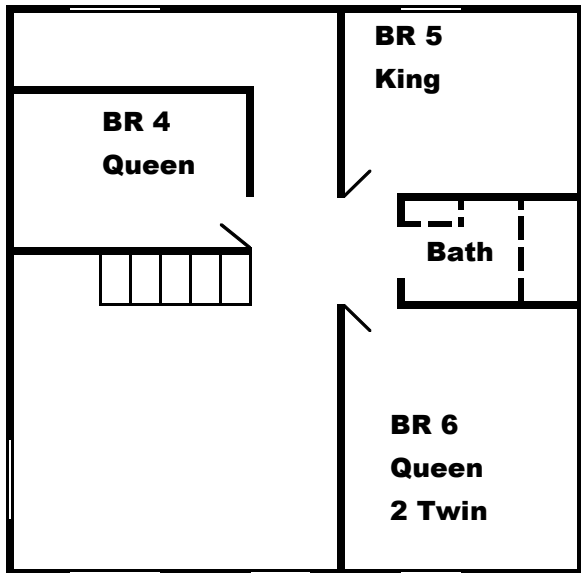

Hide Away Creek

At Lakeside Estates

Private Sundeck
 Very near the Jumping Bridge
 Shares boat slip (1 covered slip and 1 outside)

Sleeps 28

2 Living Rooms

1 Kitchens

3 Decks

Bedrooms	8	Couches	5	Refrigerators	2	Grills	1
Bathrooms	4	Fireplaces	0	Coffee Makers	1	Tables	2
King Beds	3	TV1	50" DVD	Blender	1	Seats	12
Queen Beds	4	TV2	50"	Croc Pot	1	Picnic Tables	1
Double Beds	4	TV3	31"	Dining Tables	1	Hot tub	Private
Twin Beds	6			Tables seat	8	Dock 5 boats (3 covered)	
				Bar Stool Seats	4	Swim Platform	

Jon Trimbach at (937) 238-6843 or Jon@NorrisLakeProperties.com

Hide Away Creek

Main Level

Upper Level

Lower Level

Walkout Basement

Bedroom 1	Queen / 2 Twin	Bedroom 2	King
Bedroom 3	4 Full	Bedroom 4	Queen
Bedroom 5	King	Bedroom 6	Queen / 2 Twin
Bedroom 7	Queen / 2 Twin	Bedroom 8	King