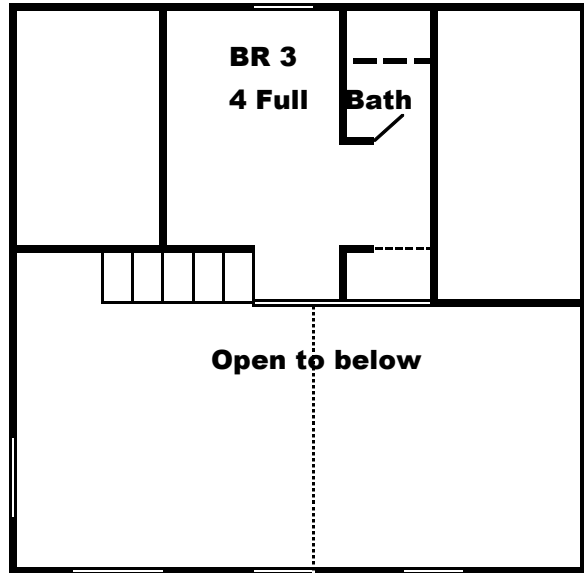

Hide Away Creek

At Lakeside Estates

Private Sundeck
 Very near the Jumping Bridge
 Shares boat slip (1 covered slip and 1 outside)

Sleeps 28

2 Living Rooms

1 Kitchens

3 Decks

Bedrooms	8	Couches	5	Refrigerators	2	Grills	1
Bathrooms	4	Fireplaces	0	Coffee Makers	1	Tables	2
King Beds	3	TV1	50" DVD	Blender	1	Seats	12
Queen Beds	4	TV2	50"	Croc Pot	1	Picnic Tables	1
Double Beds	4	TV3	31"	Dining Tables	1	Hot tub	Private
Twin Beds	6			Tables seat	8	Dock 5 boats (3 covered)	
				Bar Stool Seats	4	Swim Platform	

Jon Trimbach at (937) 238-6843 or Jon@NorrisLakeProperties.com

Hide Away Creek

Main Level

Upper Level

Lower Level

Walkout Basement

Bedroom 1	Queen / 2 Twin	Bedroom 2	King
Bedroom 3	4 Full	Bedroom 4	Queen
Bedroom 5	King	Bedroom 6	Queen / 2 Twin
Bedroom 7	Queen / 2 Twin	Bedroom 8	King