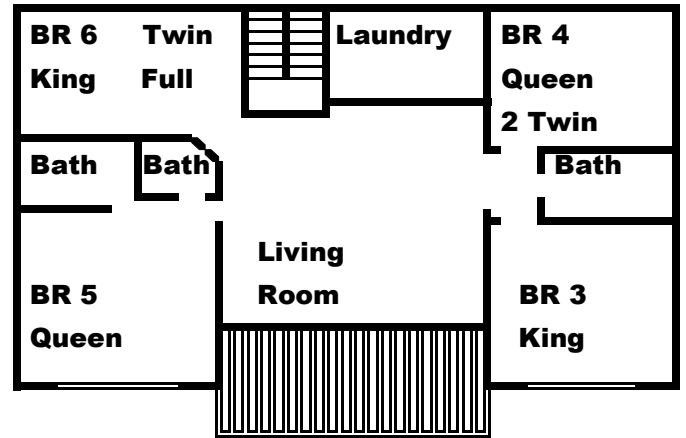

# Hidden Treasure

At Lakeside Estates

**Main Floor 2BR, 2 Bath**

**Middle Level 4BR, 3 Bath**

**Lowest Level 3 BR 3.5 Bath**

**Bedroom 1 King & Full Bath**

**Bedroom 3 King & Full Bath**

**Bedroom 5 Queen & Full Bath**

**Bedroom 7 Queen, Twin Bunks & Full Bath**

**Bedroom 9 Queen & Full Bath**

**Bedroom 2 King & Full Bath**

**Bedroom 4 Queen with Twin Bunks**

**Bedroom 6 King with Twin/Full Bunk**

**Bedroom 8 King & Full Bath**