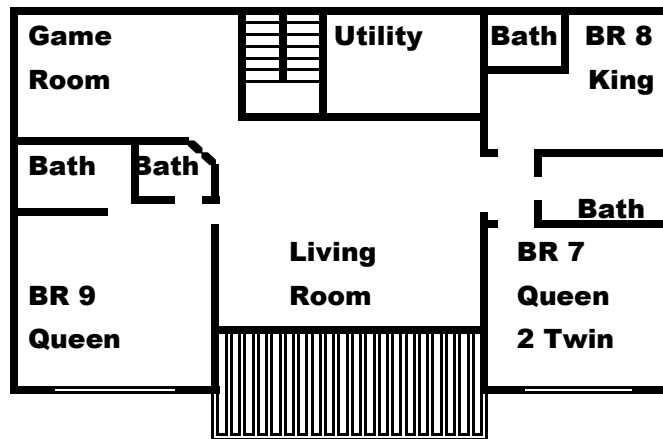

Hidden Treasure

Features lovely living spaces
3 Entire Floors

Sleeps		28	Living Rooms		3	Double Kitchen		Decks		3
Bedrooms	9	Couches	7	Refrigerators	3	Grills	1			
Bathrooms	9	Fireplaces	1	Coffee Makers	2	Tables	3			
King Beds	5	TV1	52	Blender	1	Seats	12			
Queen Beds	4	TV2	46	Mixer	1	Hot Tub	Private			
Double Beds	2	TV3	36	Dining tables	3	Double Decker Dock				
Twin Beds	4	TV4	36	Tables seat	28	With Waterslide				
Sofa Beds	0	TV5				Slips	3 (1 covered)			

Hidden Treasure

At Lakeside Estates

Main Floor 2BR, 2 Bath

Middle Level 4BR, 3 Bath

Lowest Level 3 BR 3.5 Bath

Bedroom 1 King & Full Bath

Bedroom 3 King & Full Bath

Bedroom 5 Queen & Full Bath

Bedroom 7 Queen, Twin Bunks & Full Bath

Bedroom 9 Queen & Full Bath

Bedroom 2 King & Full Bath

Bedroom 4 Queen with Twin Bunks

Bedroom 6 King with Twin/Full Bunk

Bedroom 8 King & Full Bath