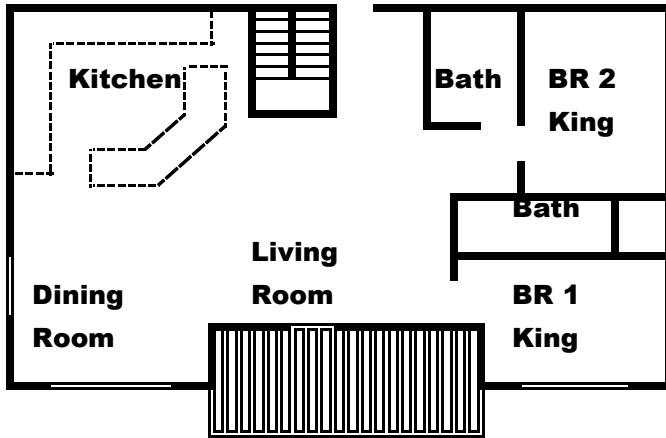

Hidden Treasure

Features lovely living spaces
3 Entire Floors

Sleeps		28	Living Rooms		3	Double Kitchen		Decks		3
Bedrooms	9	Couches	7	Refrigerators	3	Grills	1			
Bathrooms	9	Fireplaces	1	Coffee Makers	2	Tables	3			
King Beds	5	TV1	52	Blender	1	Seats	12			
Queen Beds	4	TV2	46	Mixer	1	Hot Tub	Private			
Double Beds	2	TV3	36	Dining tables	3	Double Decker Dock				
Twin Beds	4	TV4	36	Tables seat	28	With Waterslide				
Sofa Beds	0	TV5				Slips	3 (1 covered)			

Hidden Treasure

At Lakeside Estates

Main Floor 2BR, 2 Bath

Middle Level 4BR, 3 Bath

Lowest Level 3 BR 3.5 Bath

Bedroom 1 King & Full Bath

Bedroom 3 King & Full Bath

Bedroom 5 Queen & Full Bath

Bedroom 7 Queen, Twin Bunks & Full Bath

Bedroom 9 Queen & Full Bath

Bedroom 2 King & Full Bath

Bedroom 4 Queen with Twin Bunks

Bedroom 6 King with Twin/Full Bunk

Bedroom 8 King & Full Bath