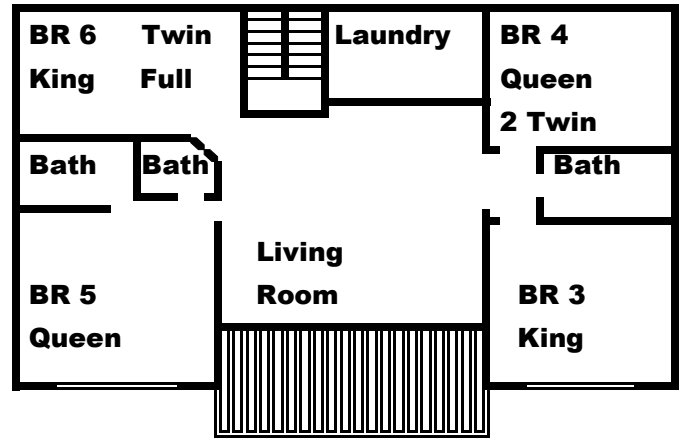

Hidden Treasure

Features lovely living spaces
3 Entire Floors

Sleeps		28	Living Rooms		3	Double Kitchen		Decks		3
Bedrooms	9	Couches	7	Refrigerators	3	Grills	1			
Bathrooms	9	Fireplaces	1	Coffee Makers	2	Tables	3			
King Beds	5	TV1	52	Blender	1	Seats	12			
Queen Beds	4	TV2	46	Mixer	1	Hot Tub	Private			
Double Beds	2	TV3	36	Dining tables	3	Double Decker Dock				
Twin Beds	4	TV4	36	Tables seat	28	With Waterslide				
Sofa Beds	0	TV5				Slips	3 (1 covered)			

Hidden Treasure

At Lakeside Estates

Main Floor 2BR, 2 Bath

Middle Level 4BR, 3 Bath

Lowest Level 3 BR 3.5 Bath

Bedroom 1 King & Full Bath

Bedroom 3 King & Full Bath

Bedroom 5 Queen & Full Bath

Bedroom 7 Queen, Twin Bunks & Full Bath

Bedroom 9 Queen & Full Bath

Bedroom 2 King & Full Bath

Bedroom 4 Queen with Twin Bunks

Bedroom 6 King with Twin/Full Bunk

Bedroom 8 King & Full Bath