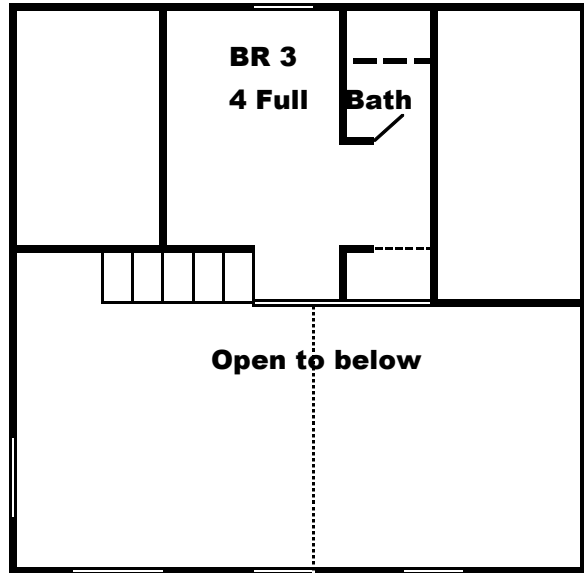

Lakeside 1

At Lakeside Estates

- Private Sundeck
- Very near the Jumping Bridge
- Shares boat slip (1 covered slip and 1 outside)

Sleeps 28

2 Living Rooms

1 Kitchens

3 Decks

Bedrooms	8	Couches	5	Refrigerators	2	Grills	1
Bathrooms	4	Fireplaces	0	Coffee Makers	1	Tables	2
King Beds	3	TV1	50" DVD	Blender	1	Seats	12
Queen Beds	4	TV2	50"	Croc Pot	1	Picnic Tables	1
Double Beds	4	TV3	31"	Dining Tables	1	Hot tub	Private
Twin Beds	6			Tables seat	8	Dock 5 boats (3 covered)	
				Bar Stool Seats	4	Swim Platform	

Jon Trimbach at (937) 238-6843 or Jon@NorrisLakeProperties.com

Lakeside 1

Main Level

Upper Level

Lower Level

Walkout Basement

Bedroom 1	Queen / 2 Twin	Bedroom 2	King
Bedroom 3	4 Full	Bedroom 4	Queen
Bedroom 5	King	Bedroom 6	Queen / 2 Twin
Bedroom 7	Queen / 2 Twin	Bedroom 8	King