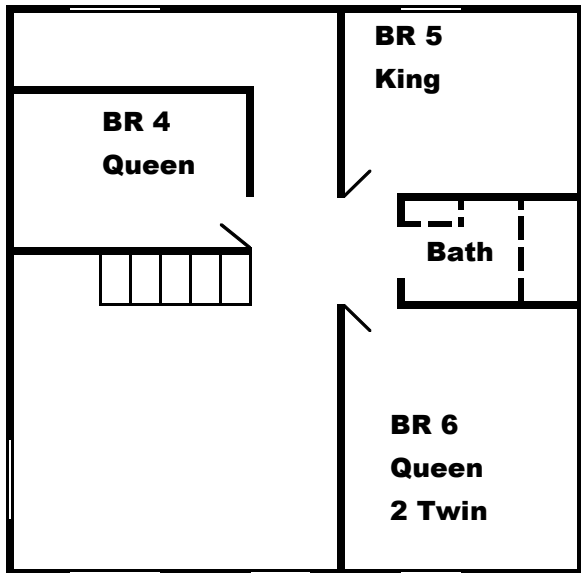

Lakeside 1

At Lakeside Estates

- Private Sundeck
- Very near the Jumping Bridge
- Shares boat slip (1 covered slip and 1 outside)

Sleeps 28

2 Living Rooms

1 Kitchens

3 Decks

Bedrooms	8	Couches	5	Refrigerators	2	Grills	1
Bathrooms	4	Fireplaces	0	Coffee Makers	1	Tables	2
King Beds	3	TV1	50" DVD	Blender	1	Seats	12
Queen Beds	4	TV2	50"	Croc Pot	1	Picnic Tables	1
Double Beds	4	TV3	31"	Dining Tables	1	Hot tub	Private
Twin Beds	6			Tables seat	8	Dock 5 boats (3 covered)	
				Bar Stool Seats	4	Swim Platform	

Jon Trimbach at (937) 238-6843 or Jon@NorrisLakeProperties.com

Lakeside 1

Main Level

Upper Level

Lower Level

Walkout Basement

Bedroom 1	Queen / 2 Twin	Bedroom 2	King
Bedroom 3	4 Full	Bedroom 4	Queen
Bedroom 5	King	Bedroom 6	Queen / 2 Twin
Bedroom 7	Queen / 2 Twin	Bedroom 8	King