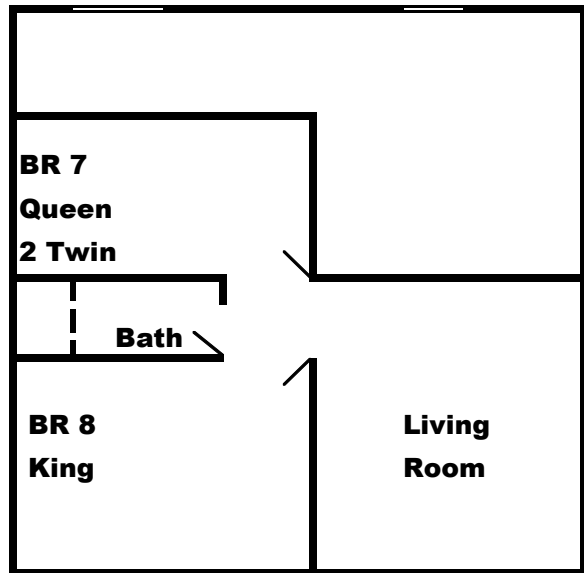

Lakeside 1

At Lakeside Estates

- Private Sundeck
- Very near the Jumping Bridge
- Shares boat slip (1 covered slip and 1 outside)

Sleeps 28

2 Living Rooms

1 Kitchens

3 Decks

Bedrooms	8	Couches	5	Refrigerators	2	Grills	1
Bathrooms	4	Fireplaces	0	Coffee Makers	1	Tables	2
King Beds	3	TV1	50" DVD	Blender	1	Seats	12
Queen Beds	4	TV2	50"	Croc Pot	1	Picnic Tables	1
Double Beds	4	TV3	31"	Dining Tables	1	Hot tub	Private
Twin Beds	6			Tables seat	8	Dock 5 boats (3 covered)	
				Bar Stool Seats	4	Swim Platform	

Jon Trimbach at (937) 238-6843 or Jon@NorrisLakeProperties.com

Lakeside 1

Main Level

Upper Level

Lower Level

Walkout Basement

Bedroom 1	Queen / 2 Twin	Bedroom 2	King
Bedroom 3	4 Full	Bedroom 4	Queen
Bedroom 5	King	Bedroom 6	Queen / 2 Twin
Bedroom 7	Queen / 2 Twin	Bedroom 8	King