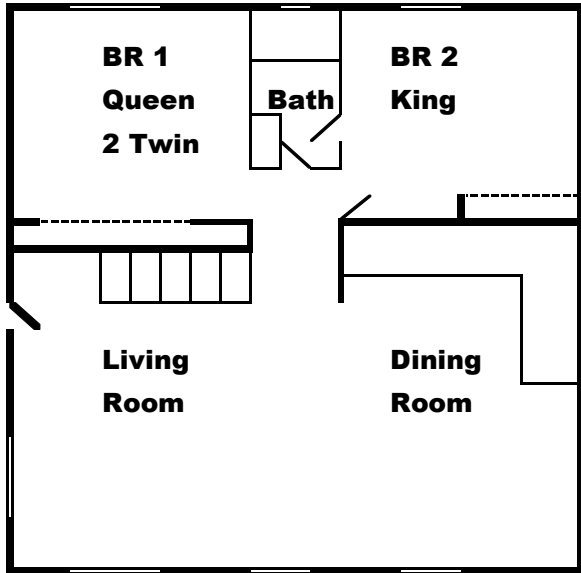

Lakeside 1

At Lakeside Estates

- Private Sundeck
- Very near the Jumping Bridge
- Shares boat slip (1 covered slip and 1 outside)

Sleeps 28

2 Living Rooms

1 Kitchens

3 Decks

Bedrooms	8	Couches	5	Refrigerators	2	Grills	1
Bathrooms	4	Fireplaces	0	Coffee Makers	1	Tables	2
King Beds	3	TV1	50" DVD	Blender	1	Seats	12
Queen Beds	4	TV2	50"	Croc Pot	1	Picnic Tables	1
Double Beds	4	TV3	31"	Dining Tables	1	Hot tub	Private
Twin Beds	6			Tables seat	8	Dock 5 boats (3 covered)	
				Bar Stool Seats	4	Swim Platform	

Jon Trimbach at (937) 238-6843 or Jon@NorrisLakeProperties.com

Lakeside 1

Main Level

Upper Level

Lower Level

Walkout Basement

Bedroom 1	Queen / 2 Twin	Bedroom 2	King
Bedroom 3	4 Full	Bedroom 4	Queen
Bedroom 5	King	Bedroom 6	Queen / 2 Twin
Bedroom 7	Queen / 2 Twin	Bedroom 8	King