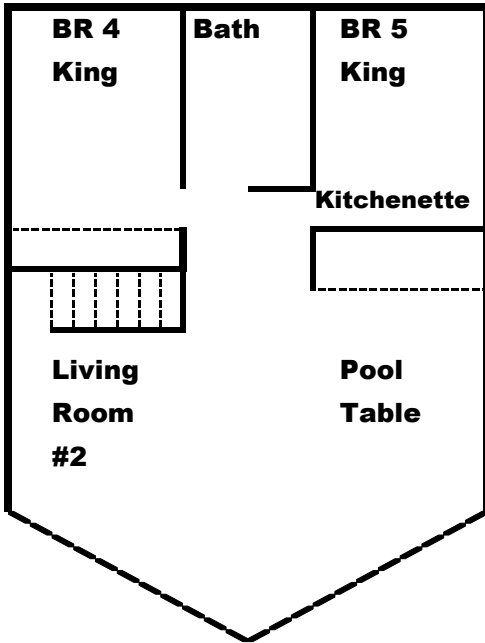

Sleeps 24		2 Living Rooms		1 Kitchen		3 Decks	
-----------	--	----------------	--	-----------	--	---------	--

Bedrooms	9	Fireplace	Refrigerators	2	Grills	2	
Bathrooms	5/2	6 TVs	Coffee Makers	2	Hot tub	Private	
King Beds	3	2 DVD players	Blender	2	Dock	Private with slide, tables, & chairs	
Queen Beds	3		Dining	21	Slips	3 (1 covered)	
Double Beds	1				Washer & Dryer		
Twin Beds	10						

Contact

Jon Trimbach at (937) 238-6843 or Jon@NorrisLakeProperties.com

Faith, Family and Friends

Main Level

Upper Level

- | | | | | |
|-----------|---------------|-----------|-----------|-------|
| | Bedroom 1 | King | Bedroom 2 | Queen |
| Bedroom 3 | Queen | Bedroom 4 | King | |
| Bedroom 5 | King | Bedroom 6 | 4 Twin | |
| Bedroom 7 | Full / 2 Twin | Bedroom 8 | Queen | |
| Bedroom 9 | 4 Twin | | | |