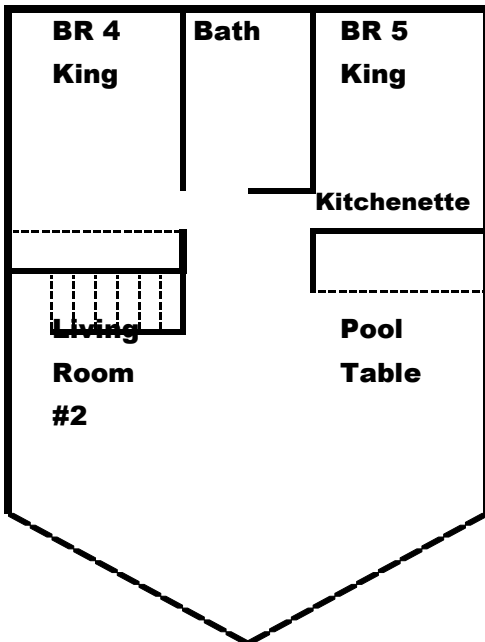

<b>Sleeps 24</b>		<b>2 Living Rooms</b>		<b>1 Kitchen</b>		<b>4 Decks</b>	
Bedrooms	9	Couches	6	Refrigerators	2	Grills	1
Bathrooms	5.5	Fireplace		Coffee Makers	2	Hot tub	Private
King Beds	3	TV1	50" DVD	Blender	2	Seats	12
Queen Beds	4	TV2	50" DVD	Mixer	2	Dock	Private
Double Beds	0	TV3	32" DVD	Dining Tables	1	Slips	3 (1 covered)
Twin Beds	10			Tables seats	14	Outdoor Tables	3
Sofa Beds	1						

# Faith, Family and Friends

- |           |               |           |        |
|-----------|---------------|-----------|--------|
| Bedroom 1 | King          | Bedroom 2 | Queen  |
| Bedroom 3 | Queen         | Bedroom 4 | King   |
| Bedroom 5 | King          | Bedroom 6 | 4 Twin |
| Bedroom 7 | Queen/ 2 twin | Bedroom 8 | Queen  |
| Bedroom 9 | 4 Twin        |           |        |