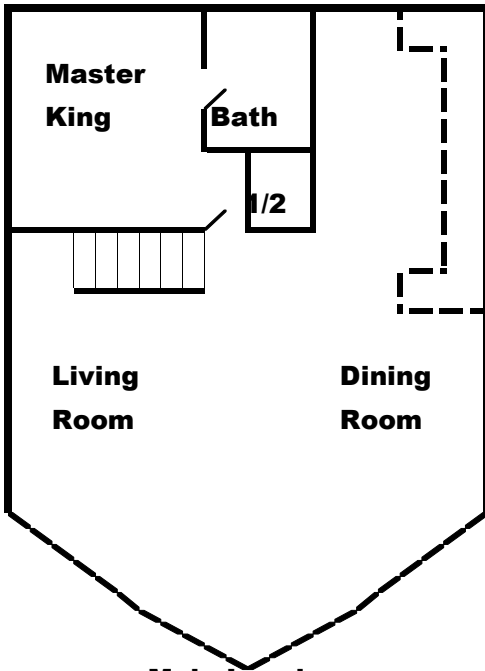

Faith, Family and Friends

At Lakeside Estates

- Sunny Main Deck
- Extra Lower Level with 9 bedrooms
- Plenty of sleeping room for large parties
- Private Boat Dock with room for 3 boats
- 2 living areas for a wonderful vacation

Sleeps 24		2 Living Rooms		1 Kitchen		3 Decks	
-----------	--	----------------	--	-----------	--	---------	--

Bedrooms	9	Fireplace	Refrigerators	2	Grills	2	
Bathrooms	5/2	6 TVs	Coffee Makers	2	Hot tub	Private	
King Beds	3	2 DVD players	Blender	2	Dock	Private with slide, tables, & chairs	
Queen Beds	3		Dining	21	Slips	3 (1 covered)	
Double Beds	1				Washer & Dryer		
Twin Beds	10						

Contact

Jon Trimbach at (937) 238-6843 or Jon@NorrisLakeProperties.com

Faith, Family and Friends

Main Level

Upper Level

- | | | | | |
|-----------|---------------|-----------|-----------|-------|
| | Bedroom 1 | King | Bedroom 2 | Queen |
| Bedroom 3 | Queen | Bedroom 4 | King | |
| Bedroom 5 | King | Bedroom 6 | 4 Twin | |
| Bedroom 7 | Full / 2 Twin | Bedroom 8 | Queen | |
| Bedroom 9 | 4 Twin | | | |