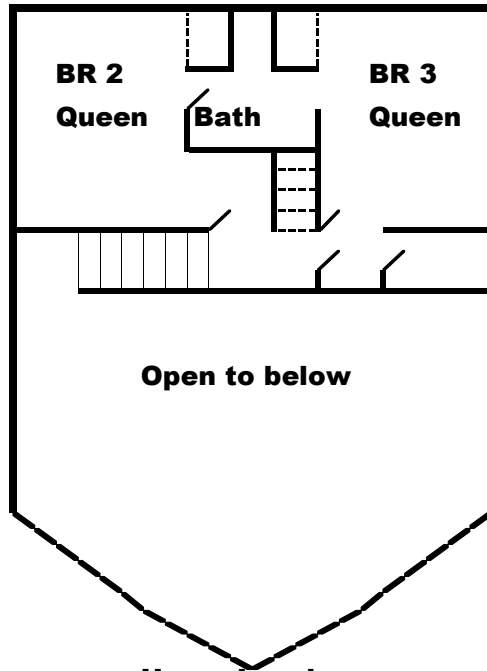

Contact

Jon Trimbach at (937) 238-6843 or Jon@NorrisLakeProperties.com

Faith, Family and Friends

Main Level

Upper Level

- | | | | | |
|-----------|---------------|-----------|-----------|-------|
| | Bedroom 1 | King | Bedroom 2 | Queen |
| Bedroom 3 | Queen | Bedroom 4 | King | |
| Bedroom 5 | King | Bedroom 6 | 4 Twin | |
| Bedroom 7 | Full / 2 Twin | Bedroom 8 | Queen | |
| Bedroom 9 | 4 Twin | | | |