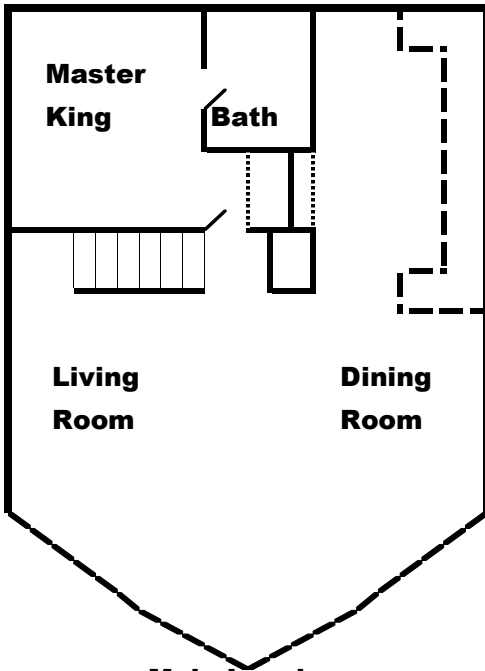

<b>Sleeps 24</b>		<b>2 Living Rooms</b>		<b>1 Kitchen</b>		<b>4 Decks</b>	
Bedrooms	9	Couches	6	Refrigerators	2	Grills	1
Bathrooms	5.5	Fireplace		Coffee Makers	2	Hot tub	Private
King Beds	3	TV1	50" DVD	Blender	2	Seats	12
Queen Beds	4	TV2	50" DVD	Mixer	2	Dock	Private
Double Beds	0	TV3	32" DVD	Dining Tables	1	Slips	3 (1 covered)
Twin Beds	10			Tables seats	14	Outdoor Tables	3
Sofa Beds	1						

<b>Internet Access</b>	<b>Phone Service</b>	<b>Pet Friendly</b>
Yes	Local and Long Distance	NO

EXTRAS: High Chair, Pack-n-Play, Pool Table, Ping Pong Table

**Contact**

Jon Trimbach at (937) 238-6843 or [Jon@NorrisLakeProperties.com](mailto:Jon@NorrisLakeProperties.com)

# Faith, Family and Friends

- |           |               |           |        |
|-----------|---------------|-----------|--------|
| Bedroom 1 | King          | Bedroom 2 | Queen  |
| Bedroom 3 | Queen         | Bedroom 4 | King   |
| Bedroom 5 | King          | Bedroom 6 | 4 Twin |
| Bedroom 7 | Queen/ 2 twin | Bedroom 8 | Queen  |
| Bedroom 9 | 4 Twin        |           |        |