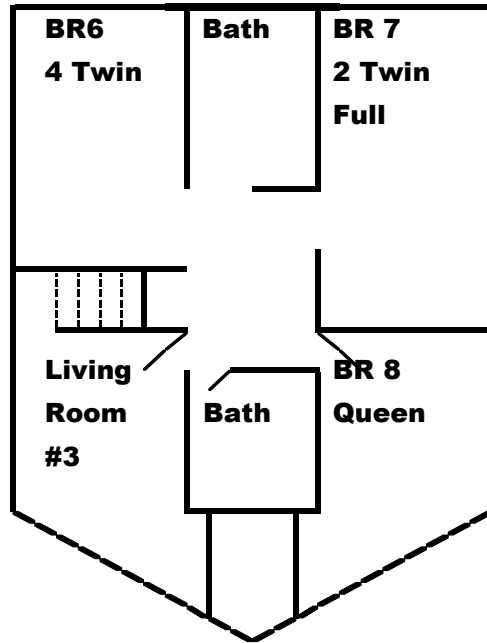

Faith, Family and Friends

At Lakeside Estates

- Sunny Main Deck
- Extra Lower Level with 9 bedrooms
- Plenty of sleeping room for large parties
- Private Boat Dock with room for 3 boats
- 2 living areas for a wonderful vacation

Sleeps 24		2 Living Rooms		1 Kitchen		3 Decks	
-----------	--	----------------	--	-----------	--	---------	--

Bedrooms	9	Fireplace	Refrigerators	2	Grills	2	
Bathrooms	5/2	6 TVs	Coffee Makers	2	Hot tub	Private	
King Beds	3	2 DVD players	Blender	2	Dock	Private with slide, tables, & chairs	
Queen Beds	3		Dining	21	Slips	3 (1 covered)	
Double Beds	1				Washer & Dryer		
Twin Beds	10						

Contact

Jon Trimbach at (937) 238-6843 or Jon@NorrisLakeProperties.com

Faith, Family and Friends

Main Level

Upper Level

- | | | | | |
|-----------|---------------|-----------|-----------|-------|
| | Bedroom 1 | King | Bedroom 2 | Queen |
| Bedroom 3 | Queen | Bedroom 4 | King | |
| Bedroom 5 | King | Bedroom 6 | 4 Twin | |
| Bedroom 7 | Full / 2 Twin | Bedroom 8 | Queen | |
| Bedroom 9 | 4 Twin | | | |