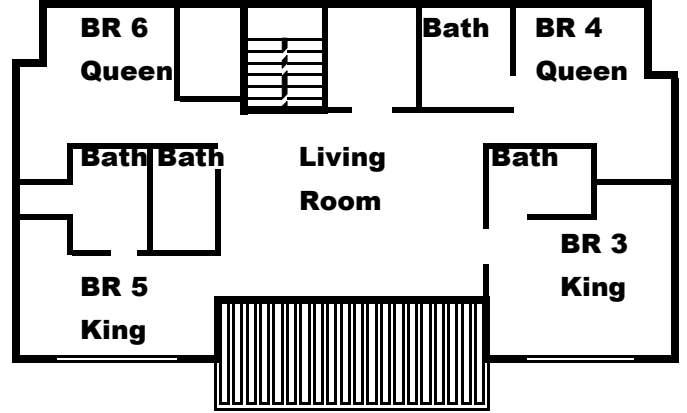

**Crescent Moon** at Lakeside Estates

- Extra large double kitchen
- Dining room seats 28
- 3 Living Rooms
- Pool Table, Air Hockey and Foosball

**Sleeps 28 3 Living Rooms Large Kitchen 3 Decks**

Bedrooms	9	Couches	7	Refrigerators	Grills
Bathrooms	9	Fireplaces	1	Coffee Makers	Tables
King Beds	4	TV1	52	Blender	Seats
Queen Beds	5	TV2	46	Mixer	Picnic Tables
Double Beds	2	TV3	36	Dining tables	Hot Tub Private
Twin Beds	4	TV4	36	Tables seat	Dock
Sofa Beds	0	TV5			Slips

# Crescent Moon

At Lakeside Estates

Main Floor

Lower Level

Lowest Level

Bedroom 1	King	Bedroom 2	Queen
Bedroom 3	King 2 full	Bedroom 4	Queen
Bedroom 5	King	Bedroom 6	Queen 2 twin
Bedroom 7	Queen 2 Full	Bedroom 8	King
Bedroom 9	Queen		