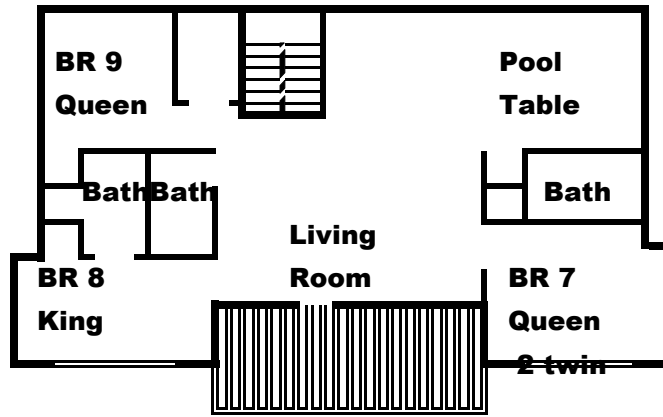

**Crescent Moon** at Lakeside Estates

- Extra large double kitchen
- Dining room seats 28
- 3 Living Rooms
- Pool Table, Air Hockey and Foosball

**Sleeps 28 3 Living Rooms Large Kitchen 3 Decks**

Bedrooms	9	Couches	7	Refrigerators	Grills
Bathrooms	9	Fireplaces	1	Coffee Makers	Tables
King Beds	4	TV1	52	Blender	Seats
Queen Beds	5	TV2	46	Mixer	Picnic Tables
Double Beds	2	TV3	36	Dining tables	Hot Tub Private
Twin Beds	4	TV4	36	Tables seat	Dock
Sofa Beds	0	TV5			Slips

# Crescent Moon

At Lakeside Estates

Main Floor

Lower Level

Lowest Level

Bedroom 1	King	Bedroom 2	Queen
Bedroom 3	King 2 full	Bedroom 4	Queen
Bedroom 5	King	Bedroom 6	Queen 2 twin
Bedroom 7	Queen 2 Full	Bedroom 8	King
Bedroom 9	Queen		