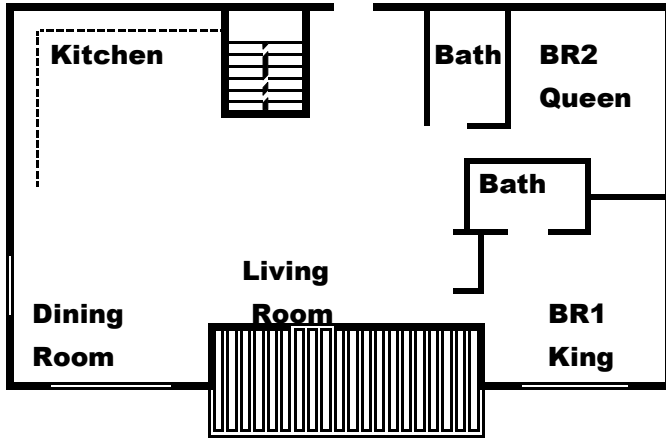

**Crescent Moon** at Lakeside Estates

- Extra large double kitchen
- Dining room seats 28
- 3 Living Rooms
- Pool Table, Air Hockey and Foosball

**Sleeps 28 3 Living Rooms Large Kitchen 3 Decks**

Bedrooms	9	Couches	7	Refrigerators	Grills
Bathrooms	9	Fireplaces	1	Coffee Makers	Tables
King Beds	4	TV1	52	Blender	Seats
Queen Beds	5	TV2	46	Mixer	Picnic Tables
Double Beds	2	TV3	36	Dining tables	Hot Tub Private
Twin Beds	4	TV4	36	Tables seat	Dock
Sofa Beds	0	TV5			Slips

# Crescent Moon

At Lakeside Estates

Main Floor

Lower Level

Lowest Level

Bedroom 1	King	Bedroom 2	Queen
Bedroom 3	King 2 full	Bedroom 4	Queen
Bedroom 5	King	Bedroom 6	Queen 2 twin
Bedroom 7	Queen 2 Full	Bedroom 8	King
Bedroom 9	Queen		