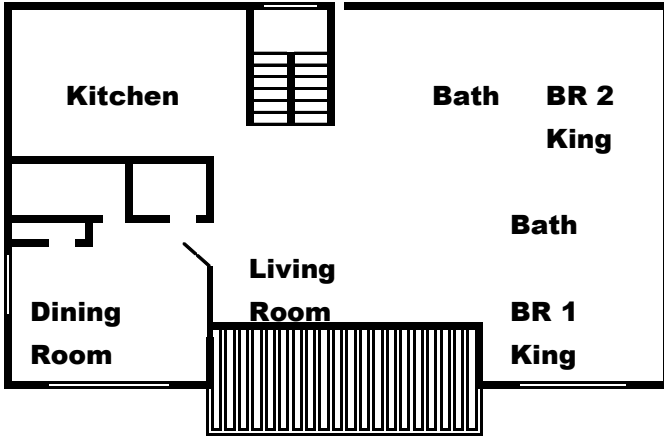

# *Bridgeview At Lakeside Estates*

Lake Access w/Private Double Decker Dock  
with Water Slide  
2 Floors; 6 Bdrm; 5 Bath; 2 Refrigerators

Sleeps		18	Living Rooms		2	Kitchen		Decks		2
Bedrooms	6	Couches	4	Refrigerators	2	Grill	Huge			
Bathrooms	5	Fireplaces	1	Coffee Makers	1	Tables	3			
King Beds	4	TV1	52	Blender	1	Seats	12			
Queen Beds	2	TV2	46	Mixer	1	Private Hot Tub				
Double Beds	2	TV3	36	Dining tables	2	Double Decker Dock				
Twin Beds	4	TV4	36	Tables seat	18	With slide				
Sofa Beds	0	TV5				Slips	3 (1 covered)			

# *Bridgeview*

*At Lakeside Estates*

**Main Floor 2BR, 2 Bath**

**Lower Level 4BR, 3 Bath**

- Bedroom 1 King & Full Bath**
- Bedroom 3 King & Full Bath**
- Bedroom 5 Queen & Full Bath**

- Bedroom 2 King & Full Bath**
- Bedroom 4 Queen with Twin Bunks**
- Bedroom 6 King with Full/Full Bunk**  
**And full bath**