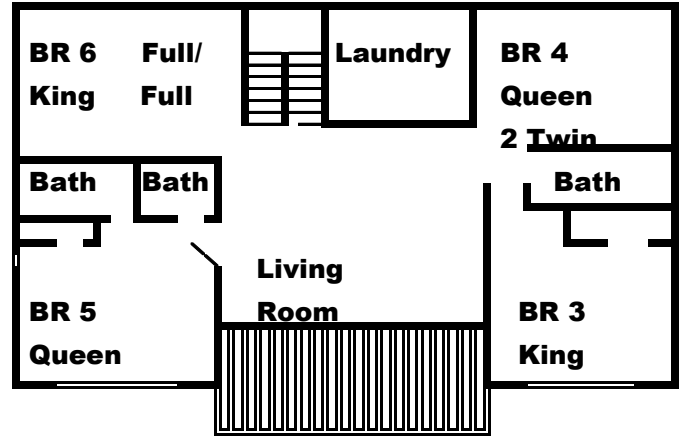

# *Bridgeview At Lakeside Estates*

Lake Access w/Private Double Decker Dock  
with Water Slide  
2 Floors; 6 Bdrm; 5 Bath; 2 Refrigerators

Sleeps		18	Living Rooms		2	Kitchen		Decks		2
Bedrooms	6	Couches	4	Refrigerators	2	Grill	Huge			
Bathrooms	5	Fireplaces	1	Coffee Makers	1	Tables	3			
King Beds	4	TV1	52	Blender	1	Seats	12			
Queen Beds	2	TV2	46	Mixer	1	Private Hot Tub				
Double Beds	2	TV3	36	Dining tables	2	Double Decker Dock				
Twin Beds	4	TV4	36	Tables seat	18	With slide				
Sofa Beds	0	TV5				Slips	3 (1 covered)			

# *Bridgeview*

*At Lakeside Estates*

**Main Floor 2BR, 2 Bath**

**Lower Level 4BR, 3 Bath**

- Bedroom 1 King & Full Bath**
- Bedroom 3 King & Full Bath**
- Bedroom 5 Queen & Full Bath**

- Bedroom 2 King & Full Bath**
- Bedroom 4 Queen with Twin Bunks**
- Bedroom 6 King with Full/Full Bunk**  
**And full bath**